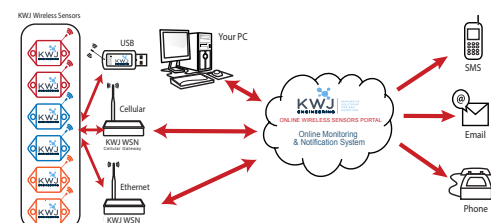

Why Use KWJ's Wireless Sensor Modules and Networks?

- ✓ Easy Installation (No Wiring) Save Time and Money
- ✓ Increase Profitability (Prevent Costly Damages and Waste)
- ✓ Free Online Monitoring Solution (Includes SMS Text and Email Alerts)
- ✓ Monitor From Anywhere Via Web and Mobile